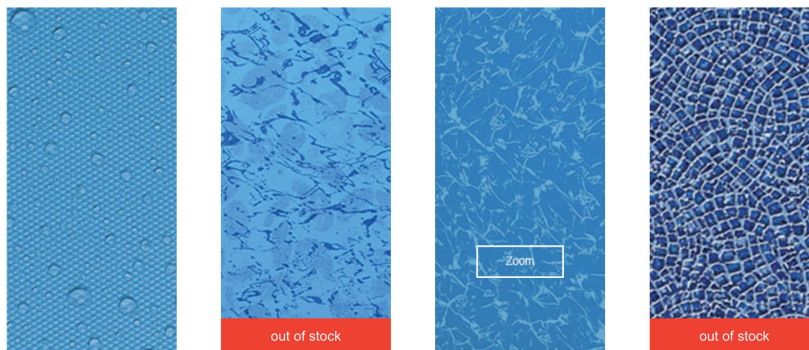

E-Z Clip™ Styles

Click a liner image below to view a larger version

Overlap UD (Uniform Depth) Styles

Click a liner image below to view a larger version

Overlap Expandable Styles

Click a liner image below to view a larger version