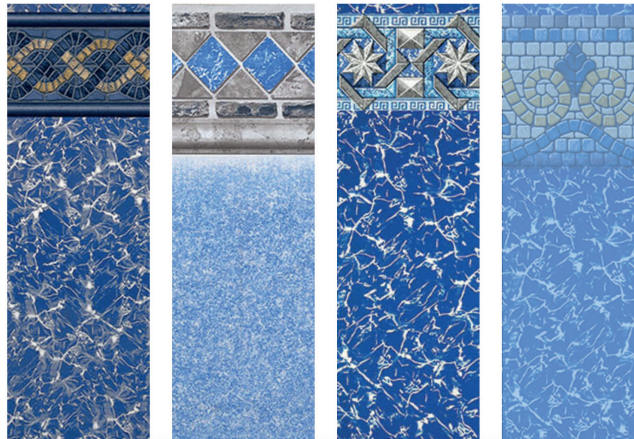

Swimming Pool Liners

Doughboy is the only above ground pool manufacturer that is also a principal producer of virgin vinyl-liner material. Our liners are made to the original and exclusive Doughboy specifications to guarantee exceptional quality.

E-Z Clip™ Styles

Click a liner image below to view a larger version